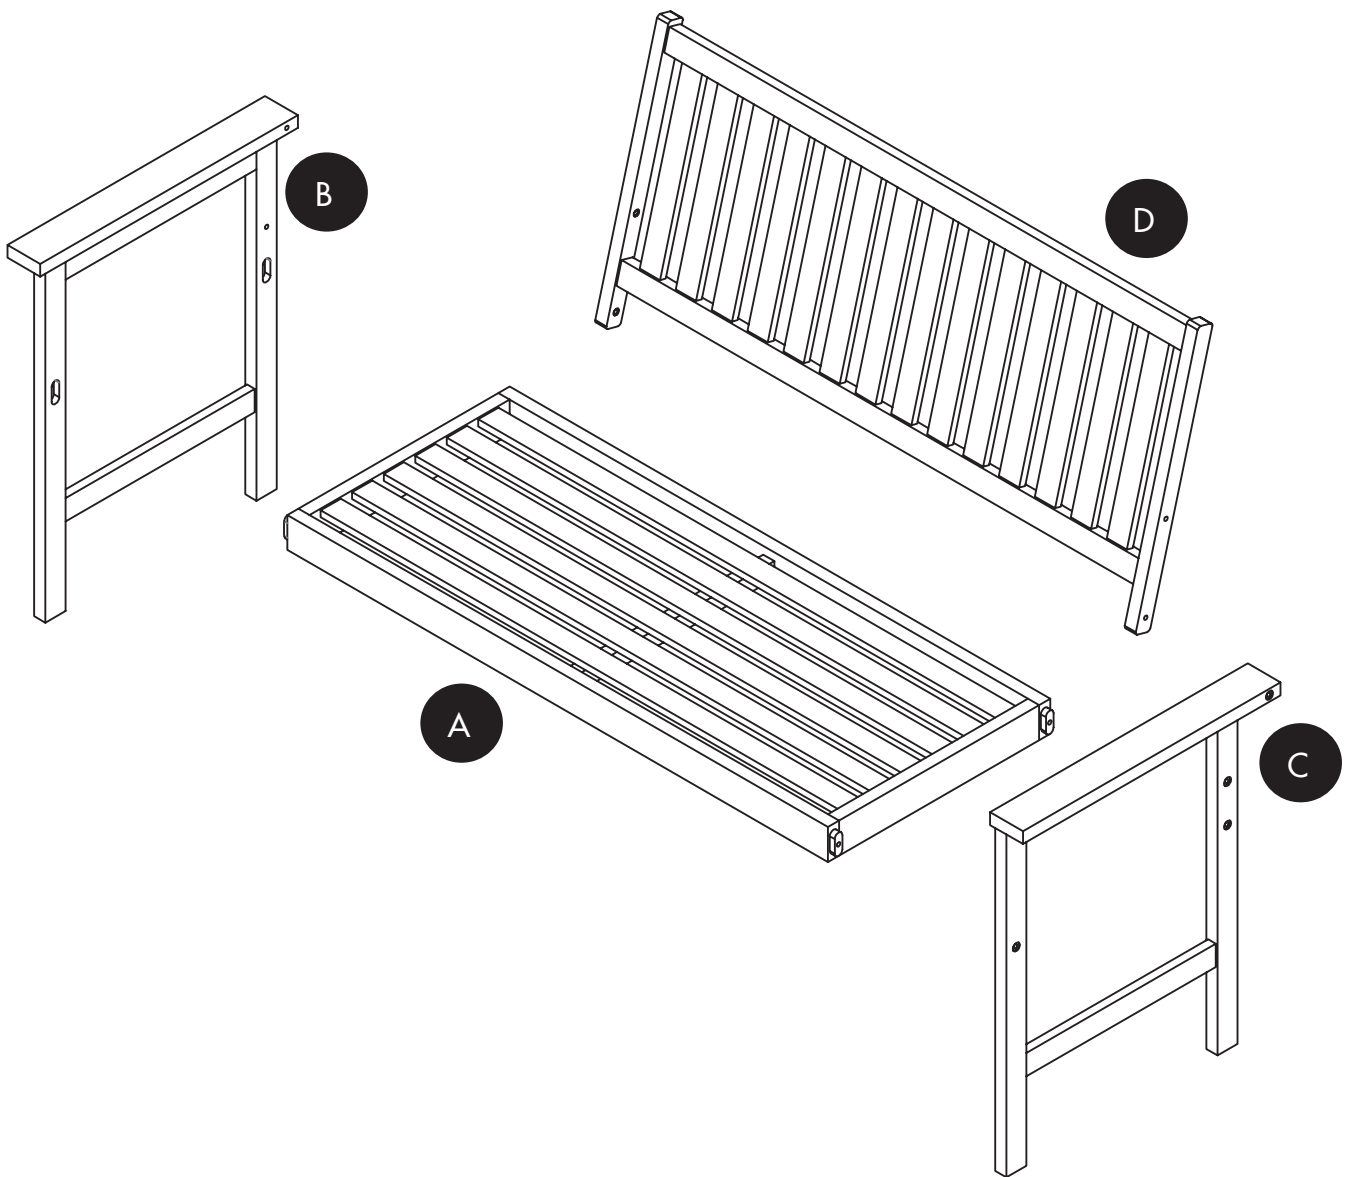

Parts

---

1 (x4)
M6x70mm

2 (x2)
M6x40mm

3 (x2)
M6x80mm

4 (x2)